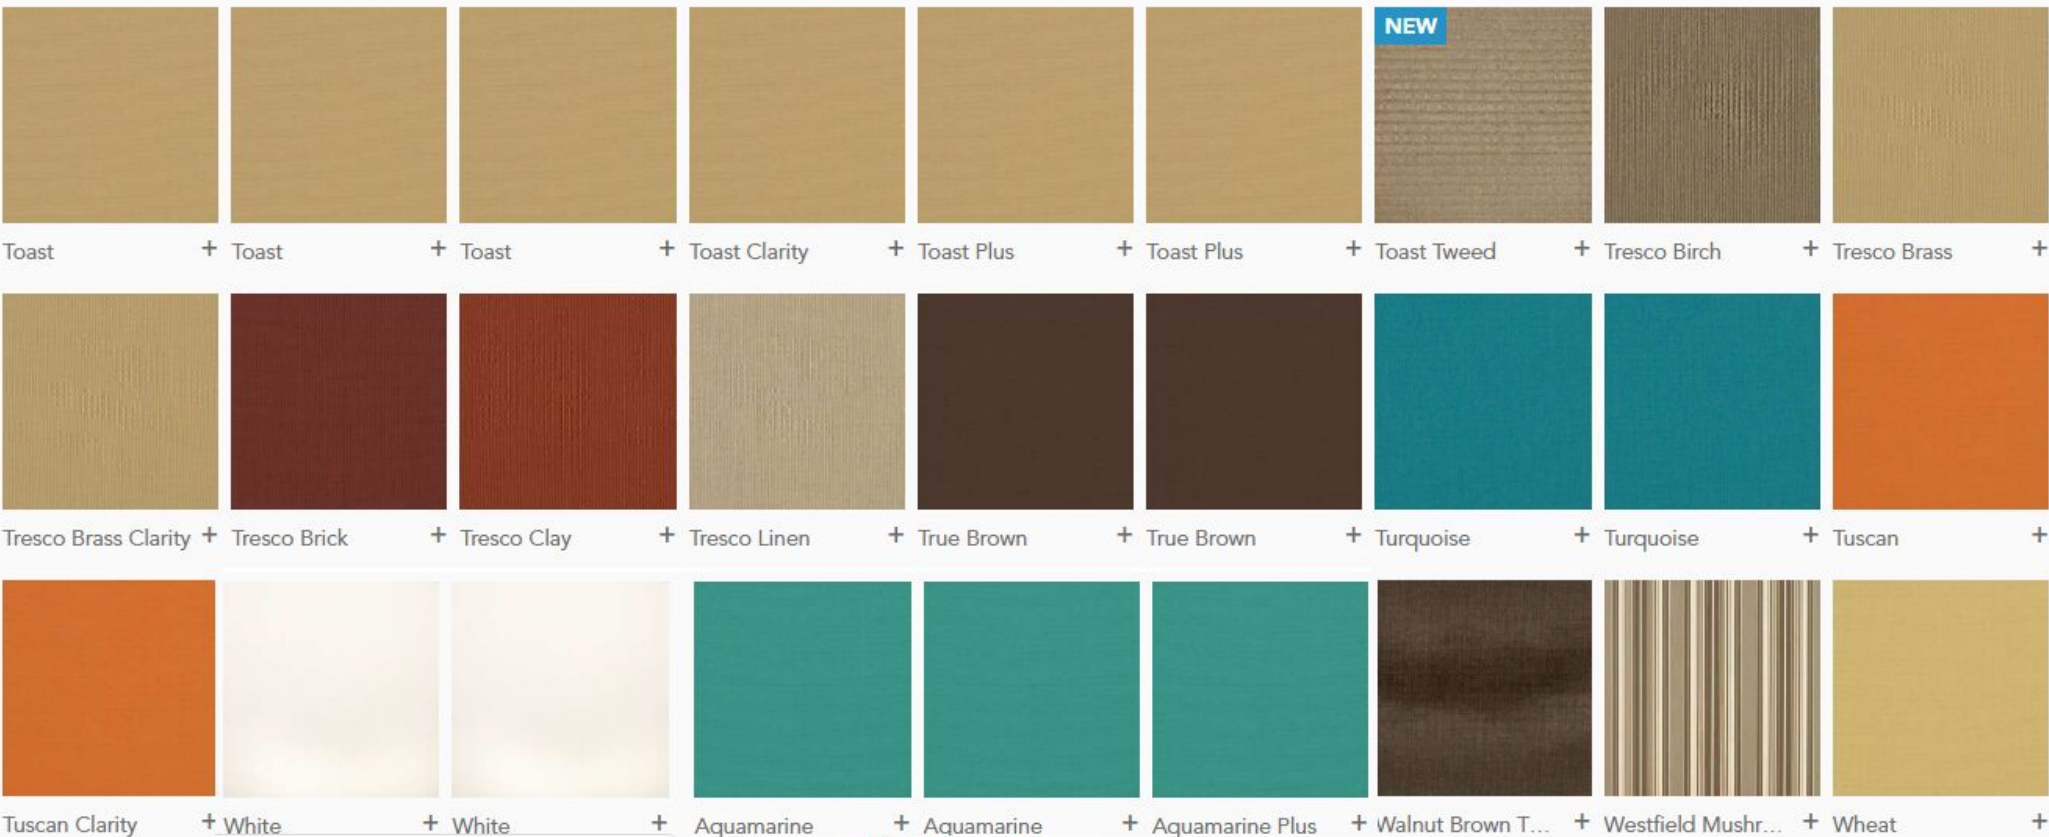

Manhattan Dune + Manhattan Fog + Manteo Cardinal + Marine Blue + Marine Blue + Mediterranean B... + Mediterranean B... + Mediterranean B... + Mediterranean B... +

Mediterranean B... + Mediterranean/... + Meteor Ebony + Meteor Graphite + Meteor Midnight + Mocha Tweed + Moreland Chestnut + Moreland Taupe + Motive Denim +

NEW Oyster + Oyster Plus + Pacific Blue + Pacific Blue + Pacific Blue + NEW Pacific Blue + Pacific Blue Clarity + Pacific Blue Fancy + Pacific Blue Plus +

Pacific Blue Plus + Palm + Parchment + Parchment + Persian Green + Persian Green + Persian Green Plus + Pink + Preston Stone +

Putty Regimental + Rodanthe Metallic + Rodanthe Sunrise + Royal Blue Tweed + Royal Blue Tweed + Royal Blue Tweed + Royal Blue Twee... + Royal Blue Twee... + Rust +

Sagebrush + Sapphire Blue + Sapphire Vintag... + Saxon Cascade + Saxon Chili + Sea + Seagrass Clarity + Seagrass Green + Silica Barley +

Tan + Taupe + Taupe + Taupe 5 Bar + Taupe Clarity + Taupe Tailored B... + Terracotta + Terracotta Clarity + Tillman Shale +

sunbrella®

6 patterns of LARGER 60" Stripes available

outdura®